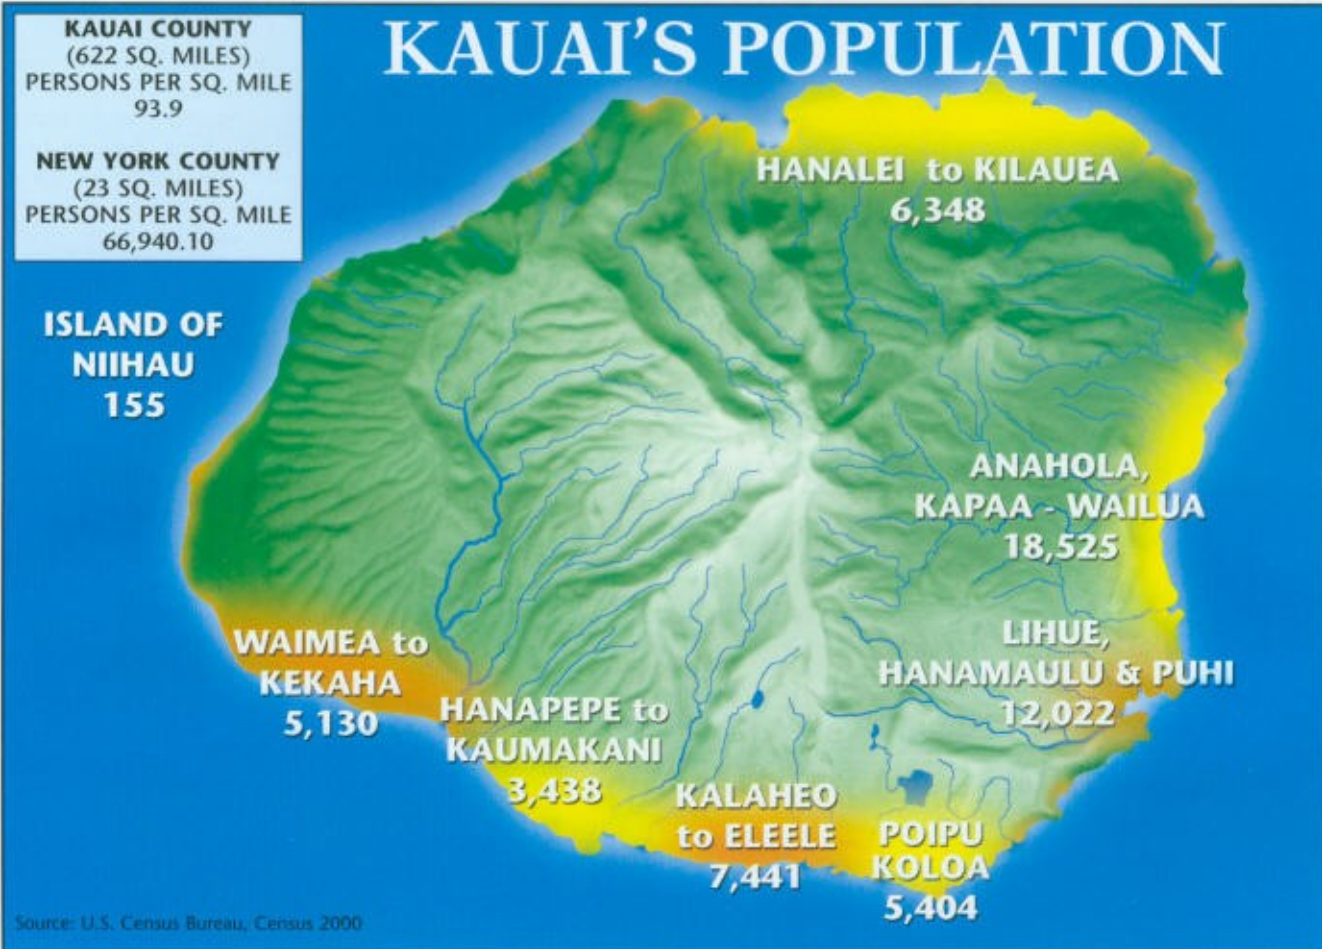

PEOPLE QUICK FACTS — KAUAI COUNTY

Population, 2004 estimate	61,929	High school graduates, age 25+	83.3%
Population, 2000	58,463	Bachelor's degree or higher, age 25+	19.4%
Pop., % change, Apr.1, 2000 - July 1, 2004	5.9%	Travel time to work (min.), wrkrs age 16+	21.5
Pop., % change, 1990 to 2000	14.2%	Housing units, 2002	25,962
Persons under 18 years old, 2000	26.4%	Homeownership rate, 2000	61.4%
Persons 65 years old and over, 2000	13.8%	Housing units in multi-unit structures, 2000	23.2%
Percentages in 2000			
White,(a)	29.5%	Households, 2000	20,183
Black/African American (a).....	0.3%	Persons per household, 2000	2.87
American Indian and Alaska Native (a)	0.4%	Median household income, 1999	$45,020
Asian (a).....	36%	Per capita money income, 1999	$20,301
Native Hawaiian/Pacific Islander (a).....	9.1%	Persons below poverty, 1999	10.5%
Persons reporting two or more races	23.8%		
Hispanic or Latino origin(b).....	8.2%		
White, not of Hispanic/Latino origin.....	27.9%		
Foreign born	13%		
Language, not Eng. spoken at home, age 5+	19.5%		

(a) Includes persons reporting only one race
(b) Hispanics may be of any race, so also are included in applicable race categories.
Source: U.S. Census Bureau, Hawaii Quick Facts, quickfacts.census.gov/qfd/states/15/15007.html

HIGHLIGHTS

RESOURCES

U.S. CENSUS BUREAU, POPULATION DIVISION
Statistical Information Staff pop@census.gov (301) 763-2422